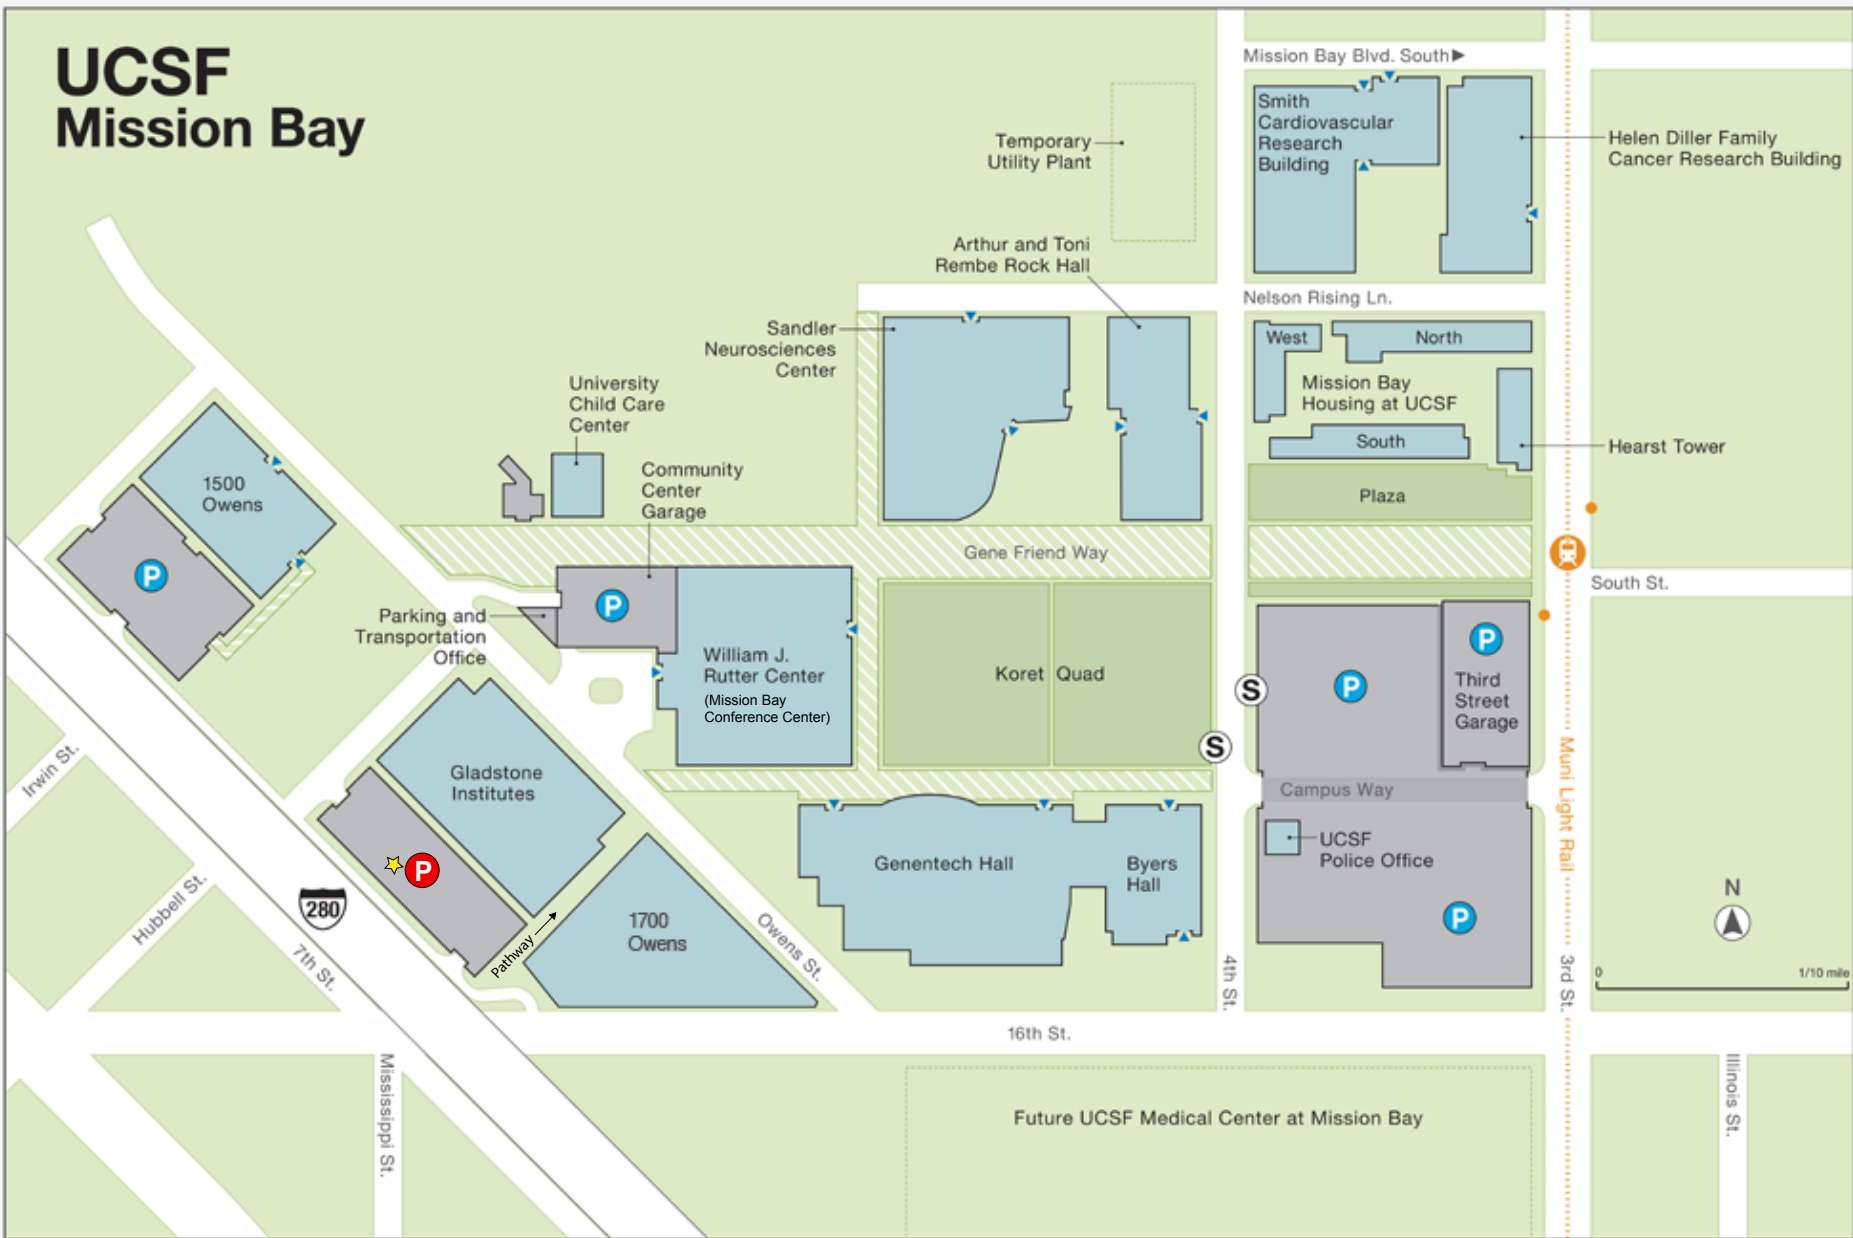

UCSF Mission Bay

★ **Alexandria Garage**
 1700 Owens Street
 Open Monday - Friday, 7:30 AM - 6:30 PM
 Closed Weekends

Arthur and Toni Rembe Rock Hall (RH)
 1550 4th Street

Byers Hall (BH)
 1700 4th Street

Genentech Hall (GH)
 600 16th Street
 ATM, Genentech Hall Cafe

Helen Diller Family Cancer Research Building (HD)
 1450 3rd Street

J. David Gladstone Institutes (Affiliated)
 1650 Owens Street

Mission Bay Housing at UCSF (H)
 Hearst Tower: 1560 3rd Street
 North: 525 Nelson Rising Lane
 South: 550 Gene Friend Way
 ATM, Caffe Terzetto, Peasant Pies,
 Publico, Subway
 West: 1505 4th Street

Parking and Transportation Office (PT)
 1625 Owens Street

Sandler Neurosciences Center
 675 Nelson Rising Lane

Smith Cardiovascular Research Bldg
 555 Mission Bay Boulevard South

Third Street Garage
 1650 3rd Street

University Child Care Center
 1555 6th Street

William J. Rutter Center (CC)
 1675 Owens Street
 ATM, Conference Center, The Pub,
 Bakar Fitness and Recreation Center

Entrance (Accessible) 
UCSF Shuttle Stop 
Parking 
Muni Light Rail 
Muni Bus Stop 